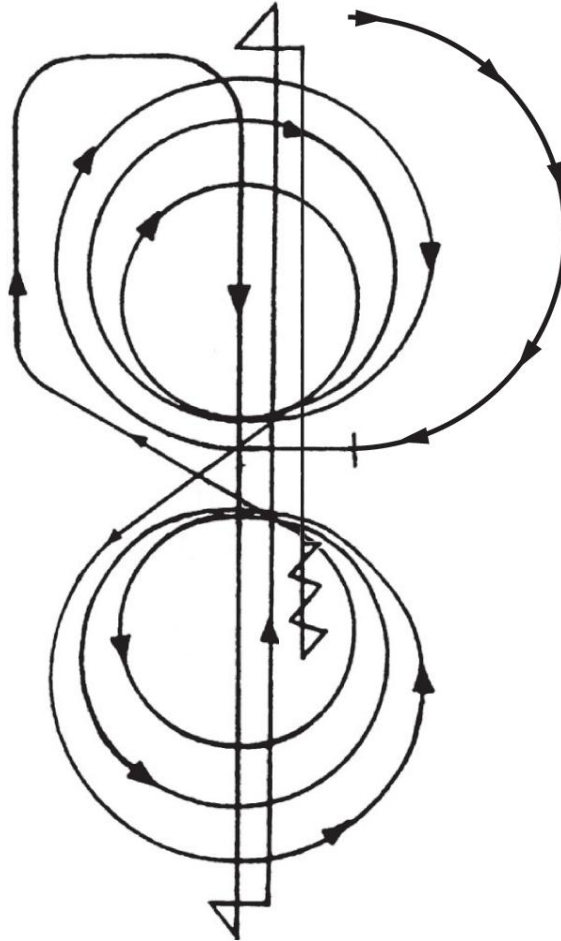

SUMMER SPECTACULAR COW HORSE SHOW 2
OPEN/ NON PRO PATTERN 3- LOPE AWAY
ANC ARENA
NRCHA PATTERN 3-LOPE AWAY

PATTERN 3-LOPE AWAY

Begin on right lead. At the center, without stopping or breaking gait, begin pattern facing away from the judge. Refer to rule 20.6.

1. Begin on right lead complete 3 circles to right, 2 large fast circles followed by 1 small slow circle, change to left lead.
2. Complete 3 circles to left, 2 large, fast circles followed by 1 small slow circle. Change to right lead.
3. Continue loping around end of arena without breaking gait.
4. Run up center of arena to far end past the end marker and come to a sliding stop.
5. Complete 3½ spins to the right.
6. Run up center of arena past the end marker, and come to a sliding stop.
7. Complete 3½ spins to the left.
8. Run back to middle of the arena past the center marker and come to a sliding stop.
9. Back at least 10 feet in a straight line. Hesitate to complete pattern.