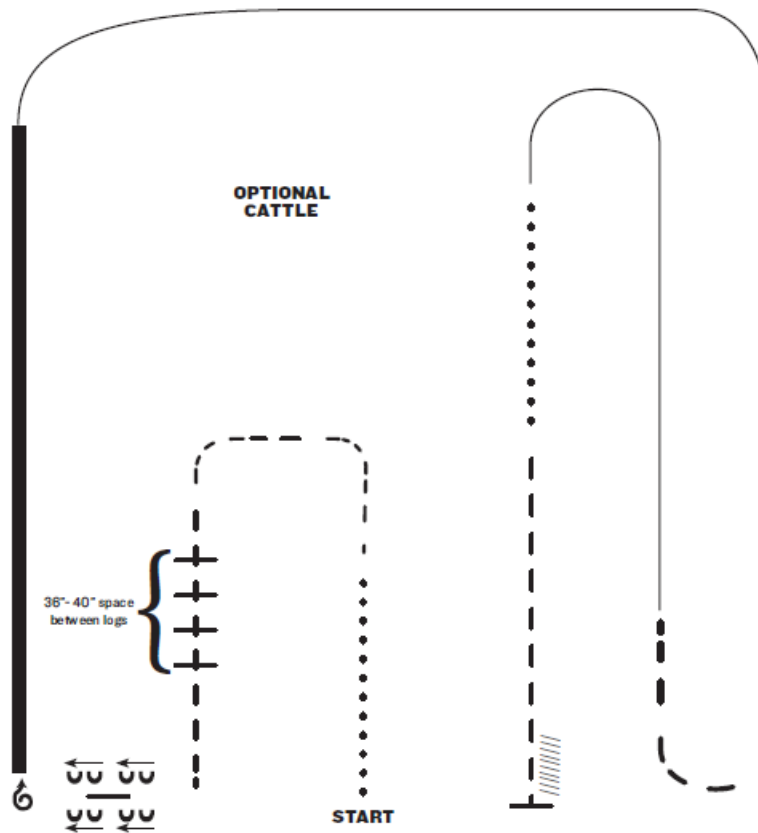

2019 SRCHA SUMMER SPECTACULAR
 SHOW 2 RANCH RIDING – ARENA 3
 PATTERN 12

RANCH RIDING – PATTERN 12

1. Walk
2. Trot
3. Trot logs
4. Side pass right
5. 1 1/2 turns right
6. Extended lope (right lead)
7. Lope right lead
8. Extended trot
9. Lope left lead
10. Walk
11. Trot
12. Stop and back

Note: The drawn description of this pattern is only intended for the general depiction of the pattern. Exhibitors should utilize the arena space to best exhibit their horses.