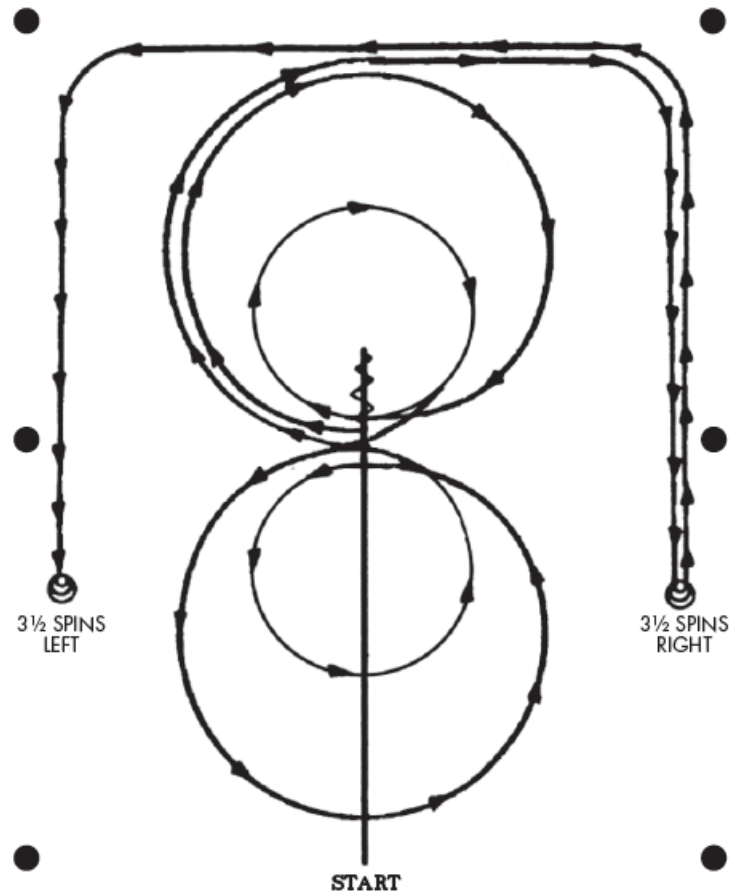

2019 SRCHA SUMMER SPECTACULAR  
OPEN/NON PRO /YOUTH COW HORSE SHOW 3

PATTERN 1

PATTERN 1

2019 NRCHA RULE BOOK H 81

PATTERN 1

1. Start at end of arena. Run down middle past center marker to a sliding stop.
2. Back at least 10 feet to center.  $\frac{1}{4}$  turn left.
3. Pickup right lead, large fast circle, small slow circle.
4. Change leads to left, large fast circle, small slow circle.
5. Change leads to right, do not close this circle.
6. Run around end of arena and down the side (approximately 20 feet from fence) past center marker and come to a sliding stop.
7. Complete  $3\frac{1}{2}$  spins to the right.
8. Continue back down side and end of arena to other side (approximately 20 feet from fence) go past center marker and come to a sliding stop.
9. Complete  $3\frac{1}{2}$  spins to the left. Hesitate to complete pattern.