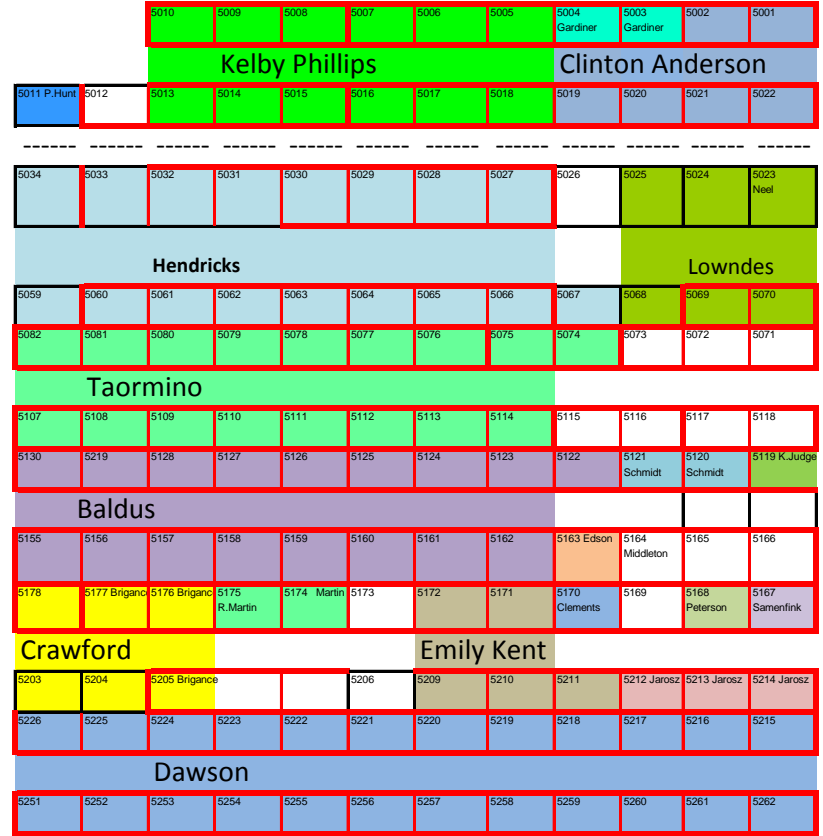

BURNETT-TANDY DRIVE

Wash Rack

-TANDY DRIVE

Exercise Arena