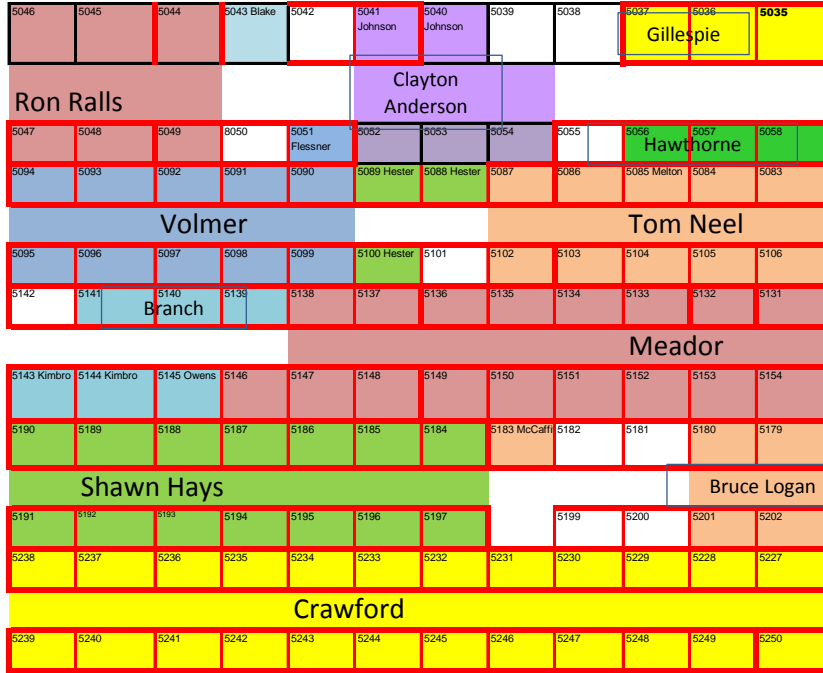

BURNETT-TANDY DRIVE

Wash Rack

-TANDY DRIVE

Exercise Arena