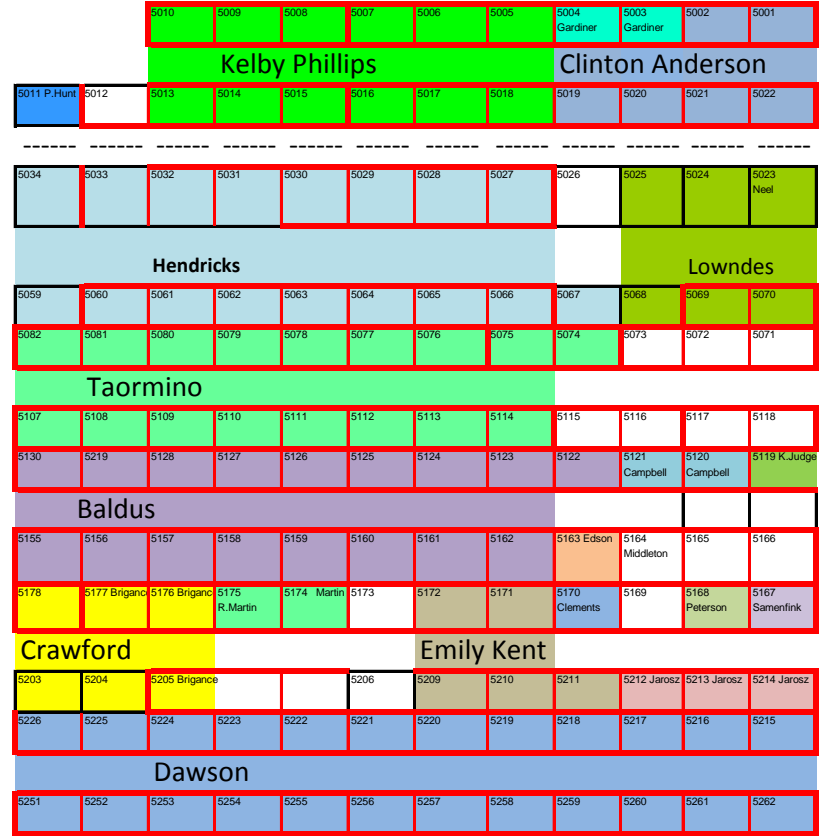

BURNETT-TANDY DRIVE

Wash Rack

-TANDY DRIVE

Exercise Arena