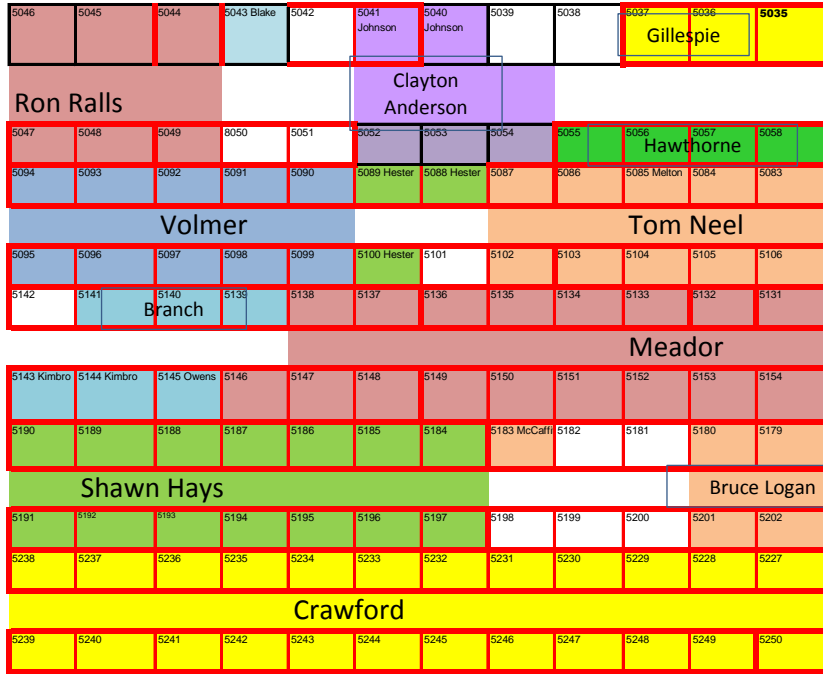

BURNETT-TANDY DRIVE

Wash Rack

-TANDY DRIVE

Exercise Arena