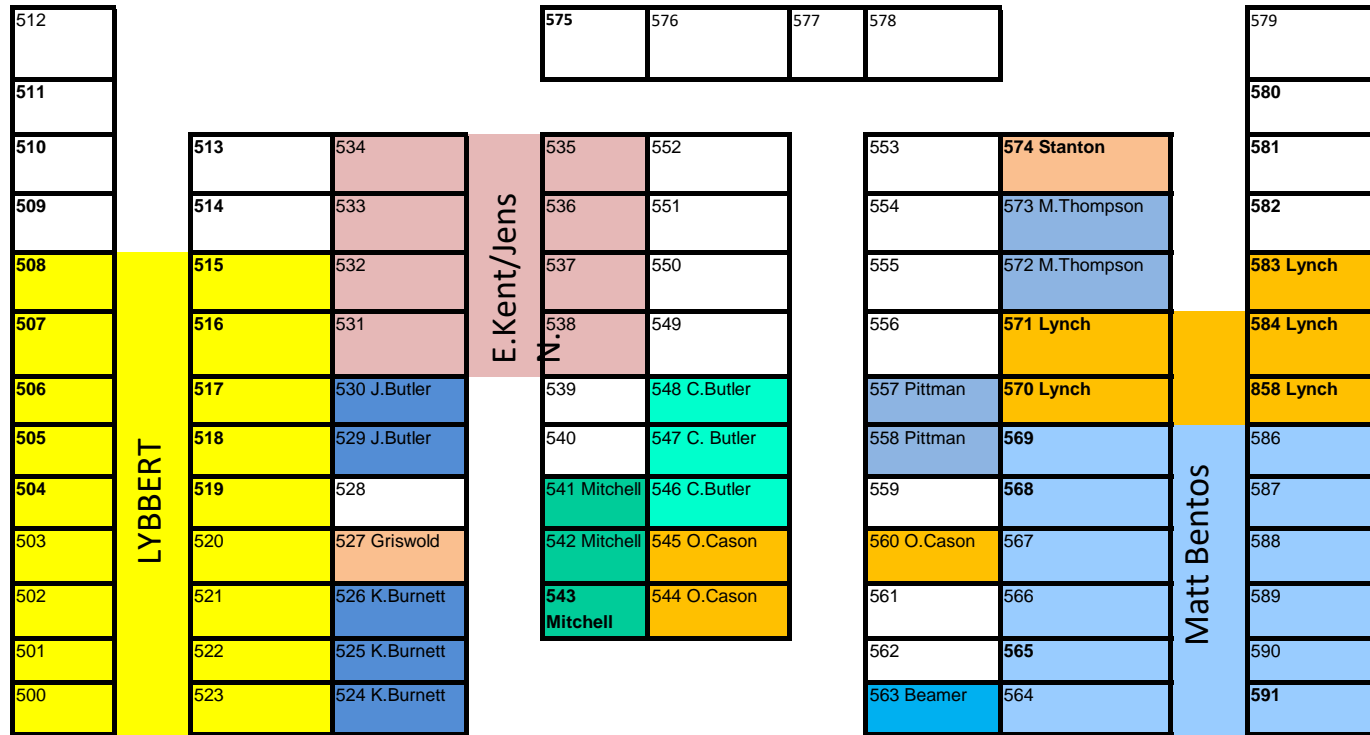

# RV North Pavilion

Walkway to Coliseum Burnett

Burnett