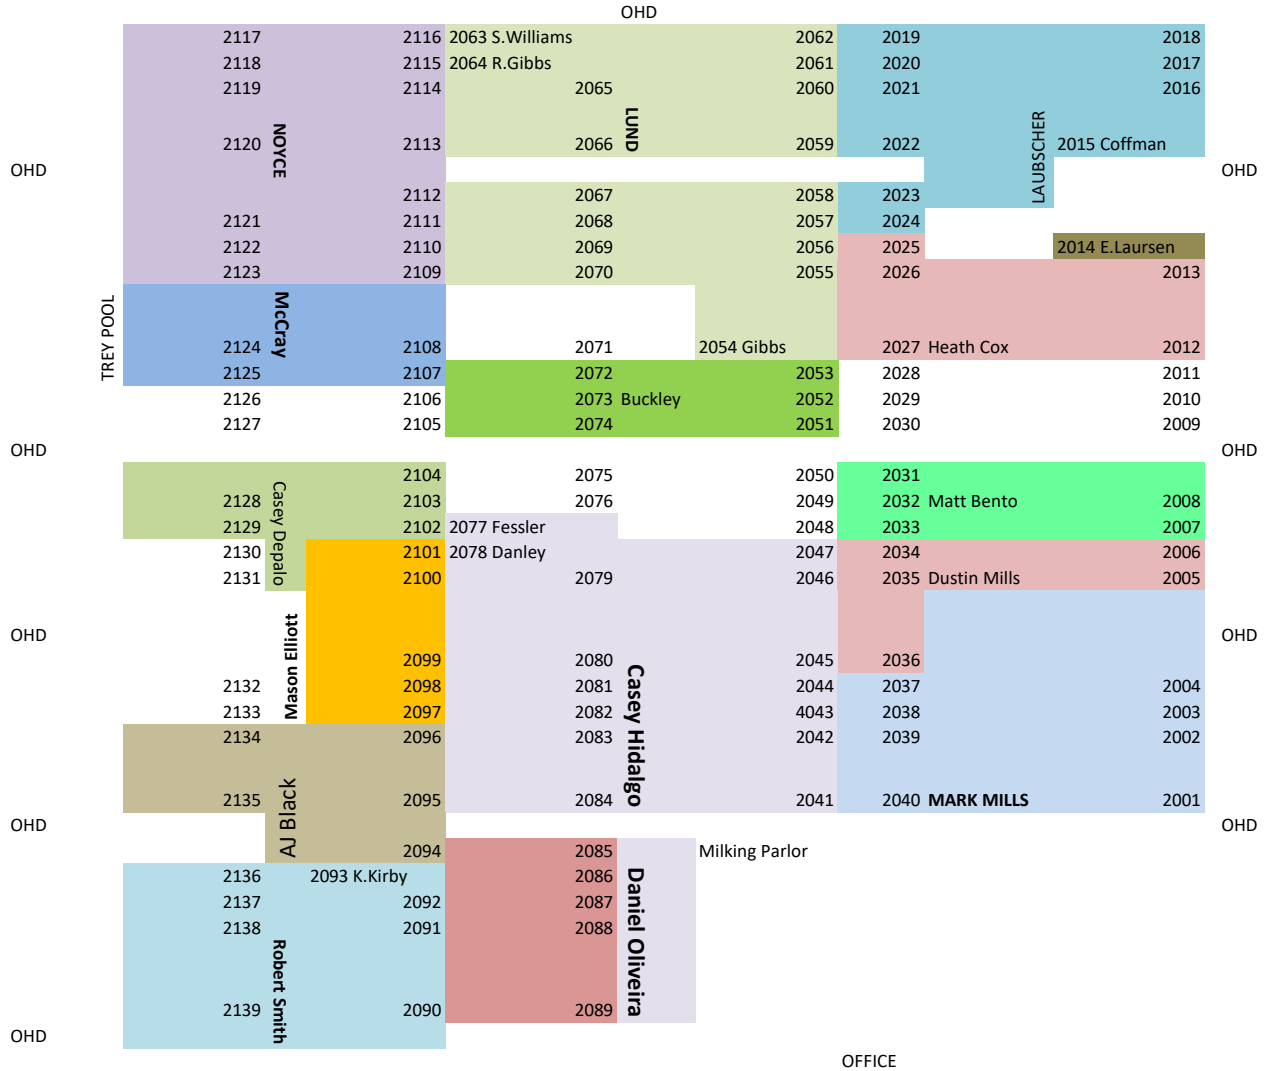

CATTLE BARN 2 139 HORSE STALLS

OFFICE